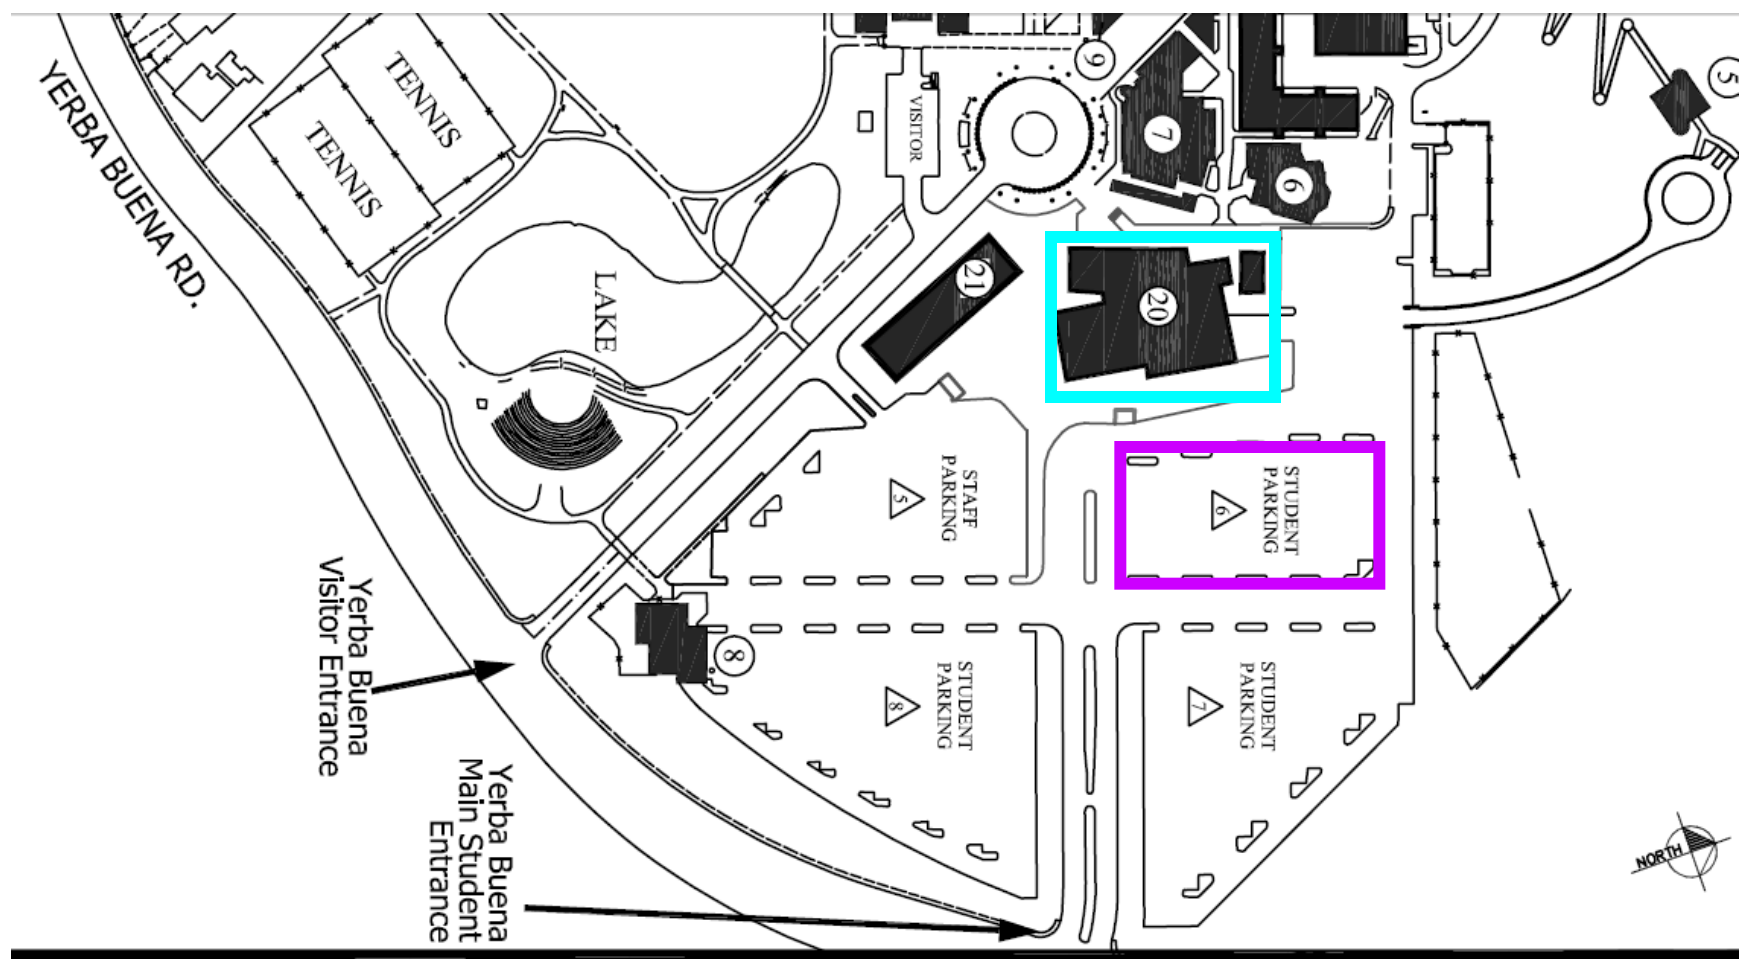

Evergreen Valley College Performing Arts Center

3095 Yerba Buena Rd. • San Jose • CA 95135 • (408) 274-7900

20 – Performing Arts Center

6 – Student Parking

Enter from Yerba Buena Main Student entrance, and park in student parking lot 6, the parking is free so do not pay if you are parked in lot 6. If you need handicap parking you can park in staff parking lot 5