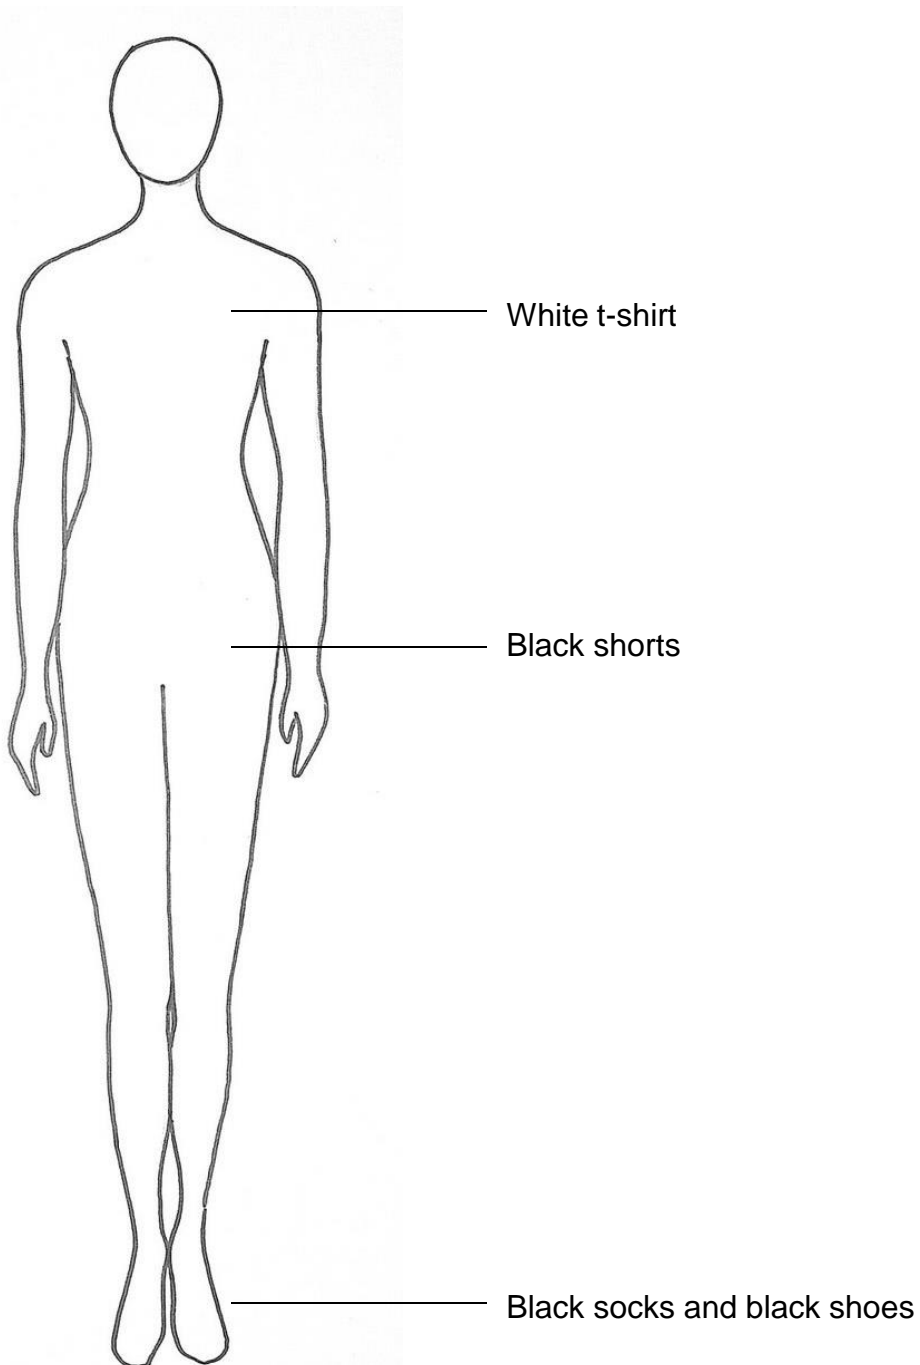

Name Aditya

Character Peasant Boy

Depending on your child's role, they will have full costumes or pieces that are assigned to them and those will be worn over their basic clothes/costume, which you will provide. Please try to have costume basic pieces by February 10 for pictures.

Below are the Basic details for your child. **If you have questions or are having difficulty finding items, please let us know**

Shining Stars Costume Coordinators
Natalie and Nina