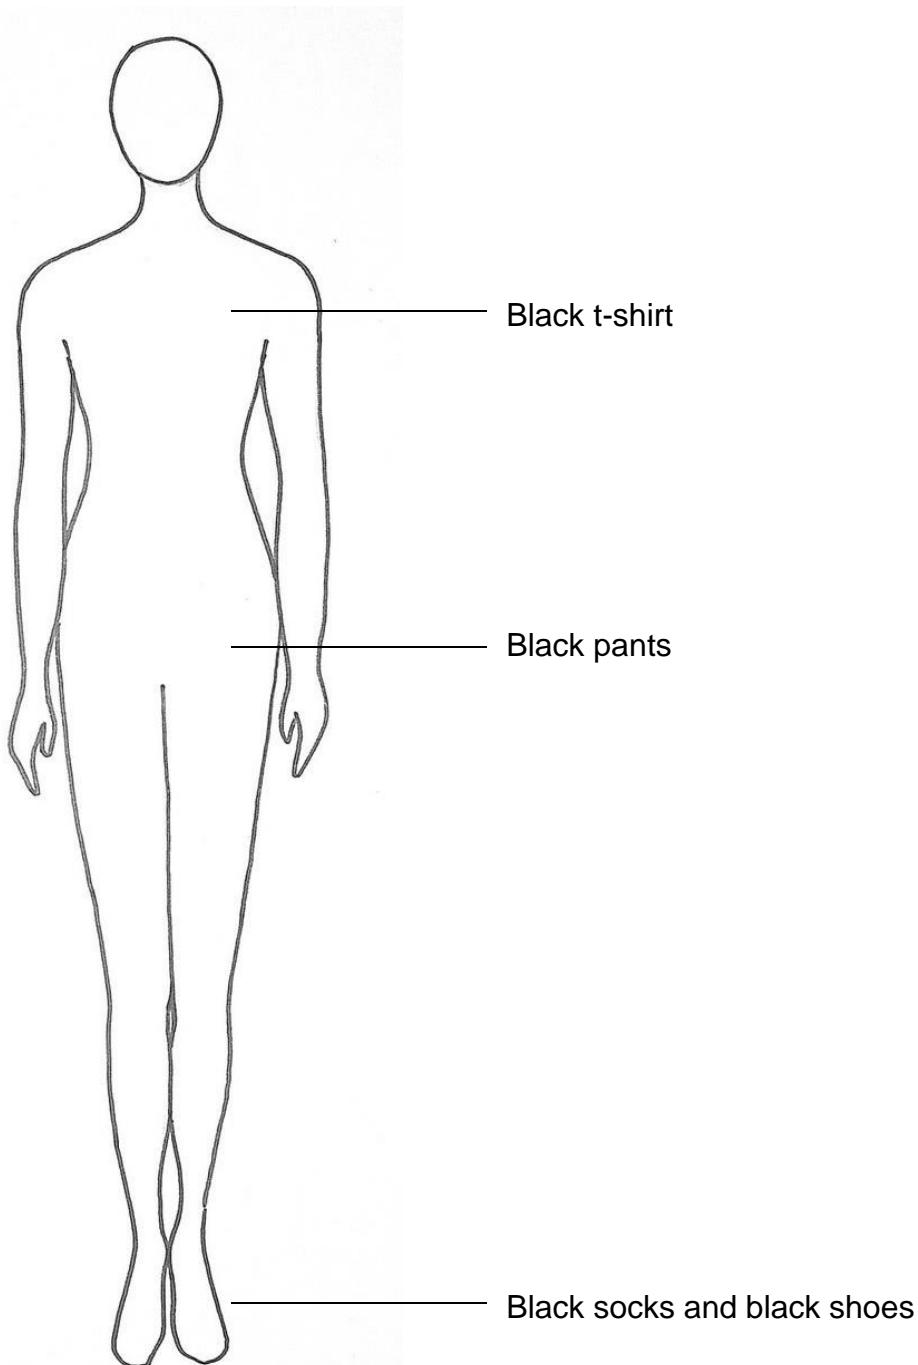

Name Neko.

Character Avis the Magic Carpet

Depending on your child's role, they will have full costumes or pieces that are assigned to them and those will be worn over their basic clothes/costume, which you will provide. Please try to have costume basic pieces by February 10 for pictures.

Below are the Basic details for your child. **If you have questions or are having difficulty finding items, please let us know**

Shining Stars Costume Coordinators
Natalie and Nina