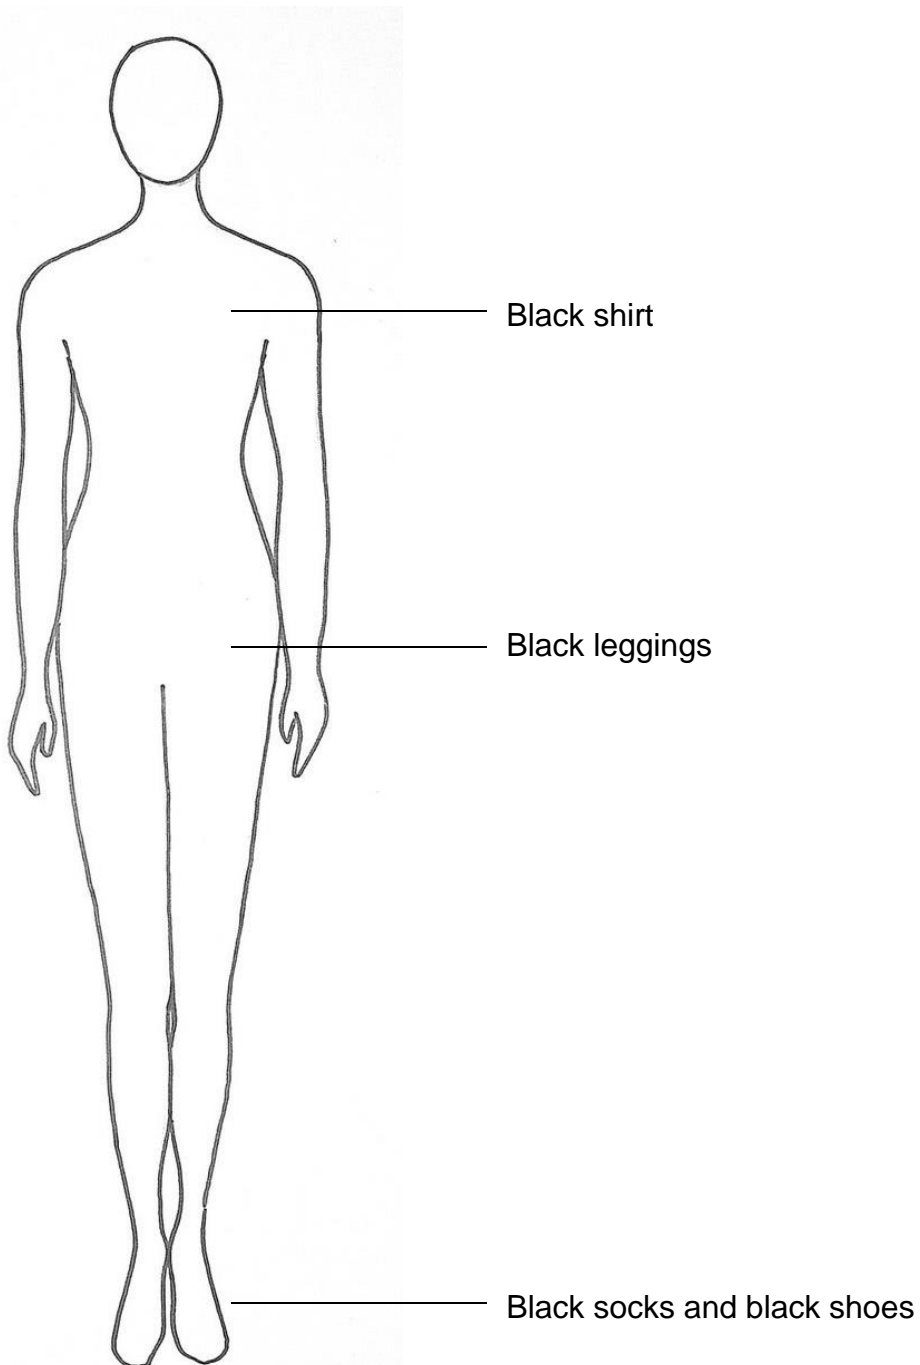

Name Anshi

Character Cloth Vendor

Depending on your child's role, they will have full costumes or pieces that are assigned to them and those will be worn over their basic clothes/costume, which you will provide. Please try to have costume basic pieces by February 10 for pictures.

Below are the Basic details for your child. **If you have questions or are having difficulty finding items, please let us know**

Shining Stars Costume Coordinators
Natalie and Nina